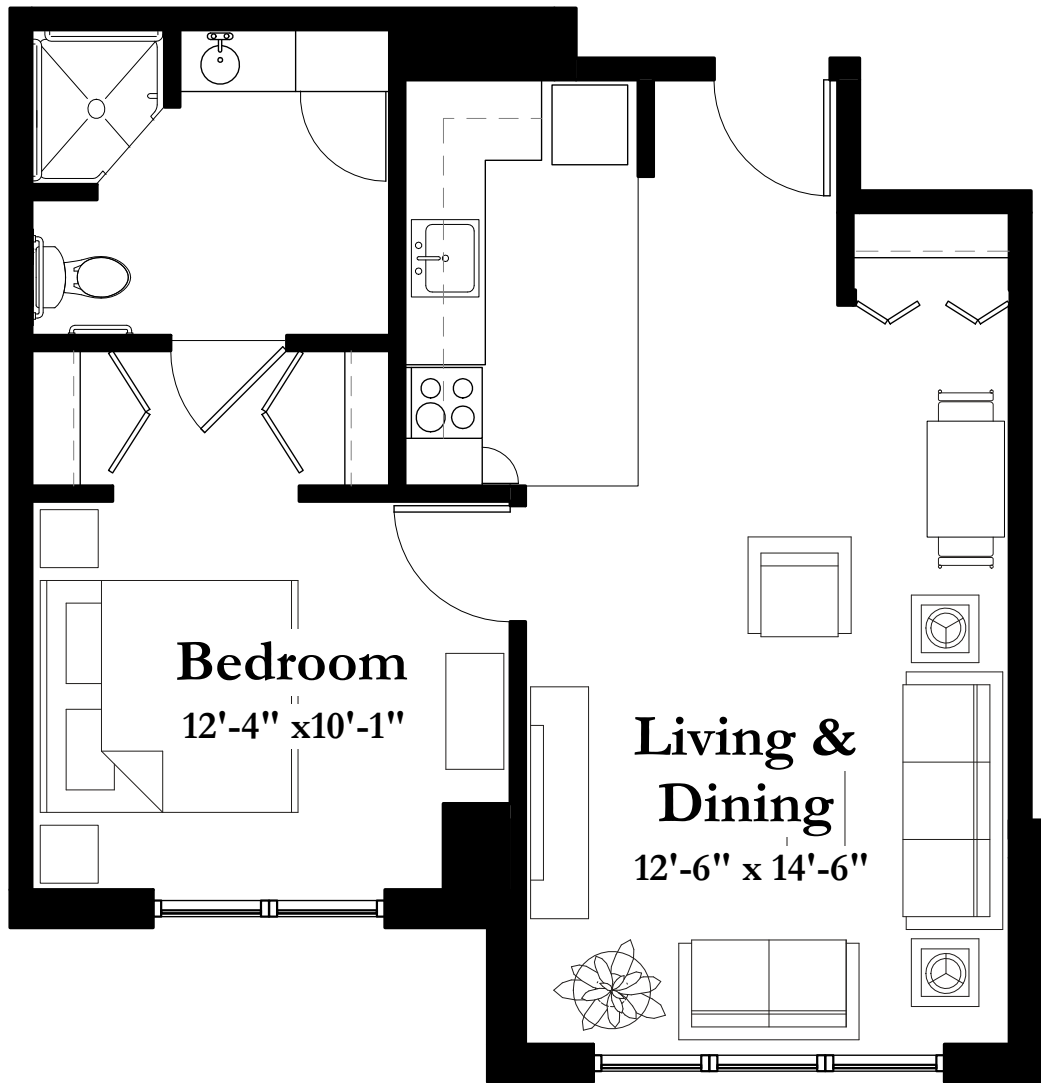

# STYLE B15

626 Square Feet

One Bedroom/One Bath

*(all dimensions are approximate & units unfurnished)*

8501 Flying Cloud Drive Eden Prairie MN 55344

T 952.995.1000 F 952.995.1288

[www.summitplaceseniorcampus.com](http://www.summitplaceseniorcampus.com)