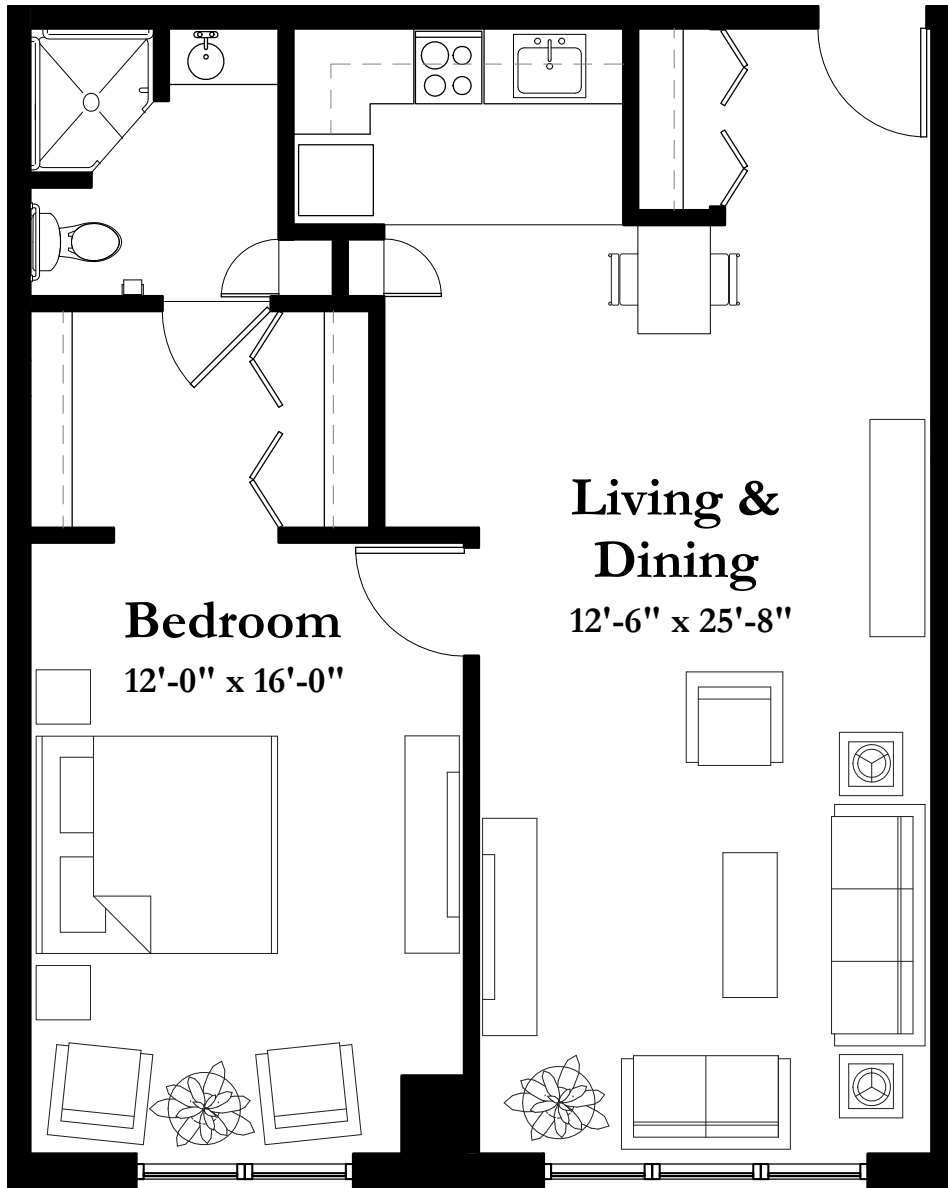

# STYLE B4-A

774 Square Feet

One Bedroom/One Bath

*(all dimensions are approximate & units unfurnished)*

8501 Flying Cloud Drive Eden Prairie MN 55344

T 952.995.1000 F 952.995.1288

[www.summitplaceseniorcampus.com](http://www.summitplaceseniorcampus.com)