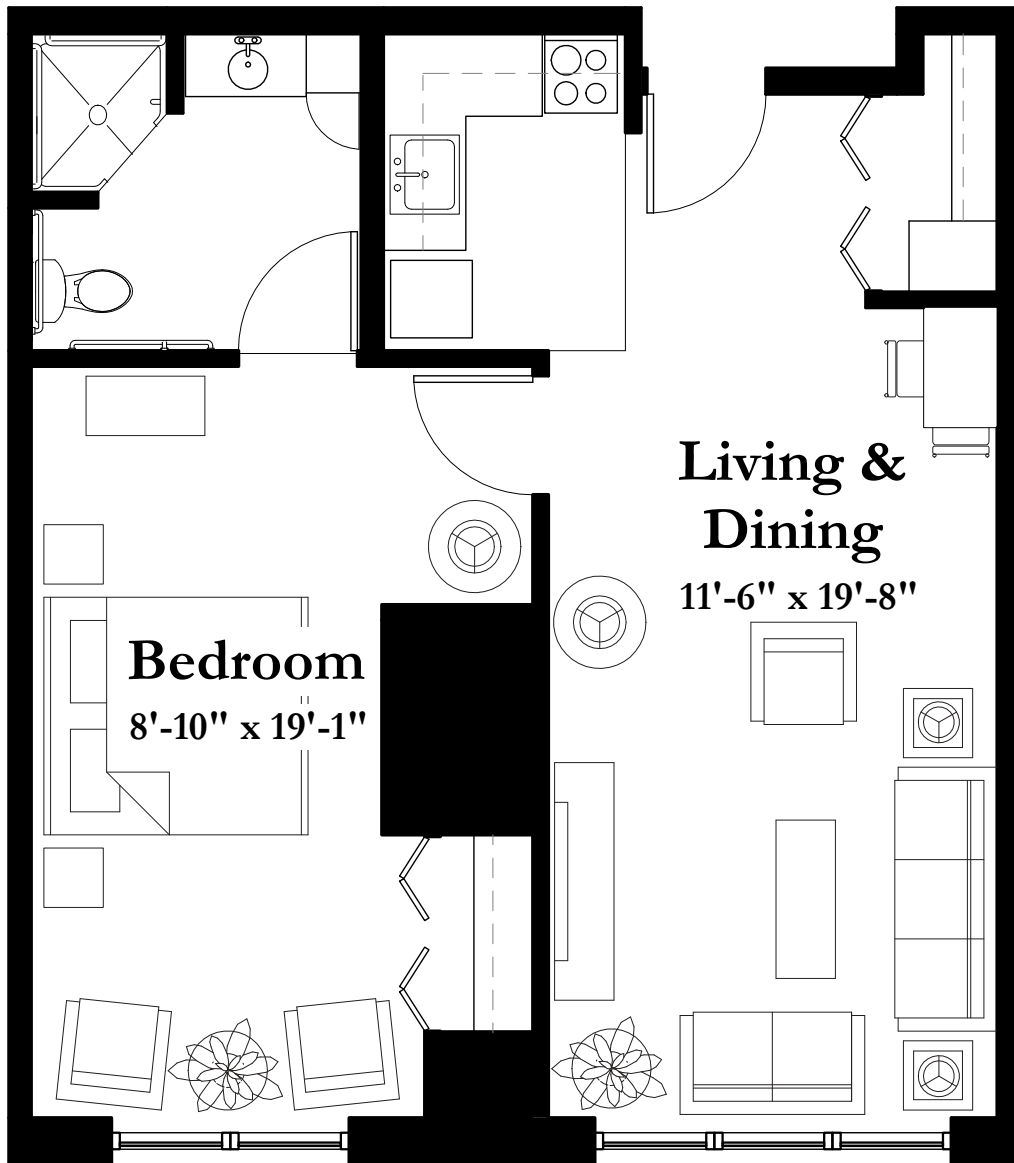

# STYLE B4 w/chase

630 Square Feet

One Bedroom/One Bath

*(all dimensions are approximate & units unfurnished)*

8501 Flying Cloud Drive Eden Prairie MN 55344

T 952.995.1000 F 952.995.1288

[www.summitplaceseniorcampus.com](http://www.summitplaceseniorcampus.com)