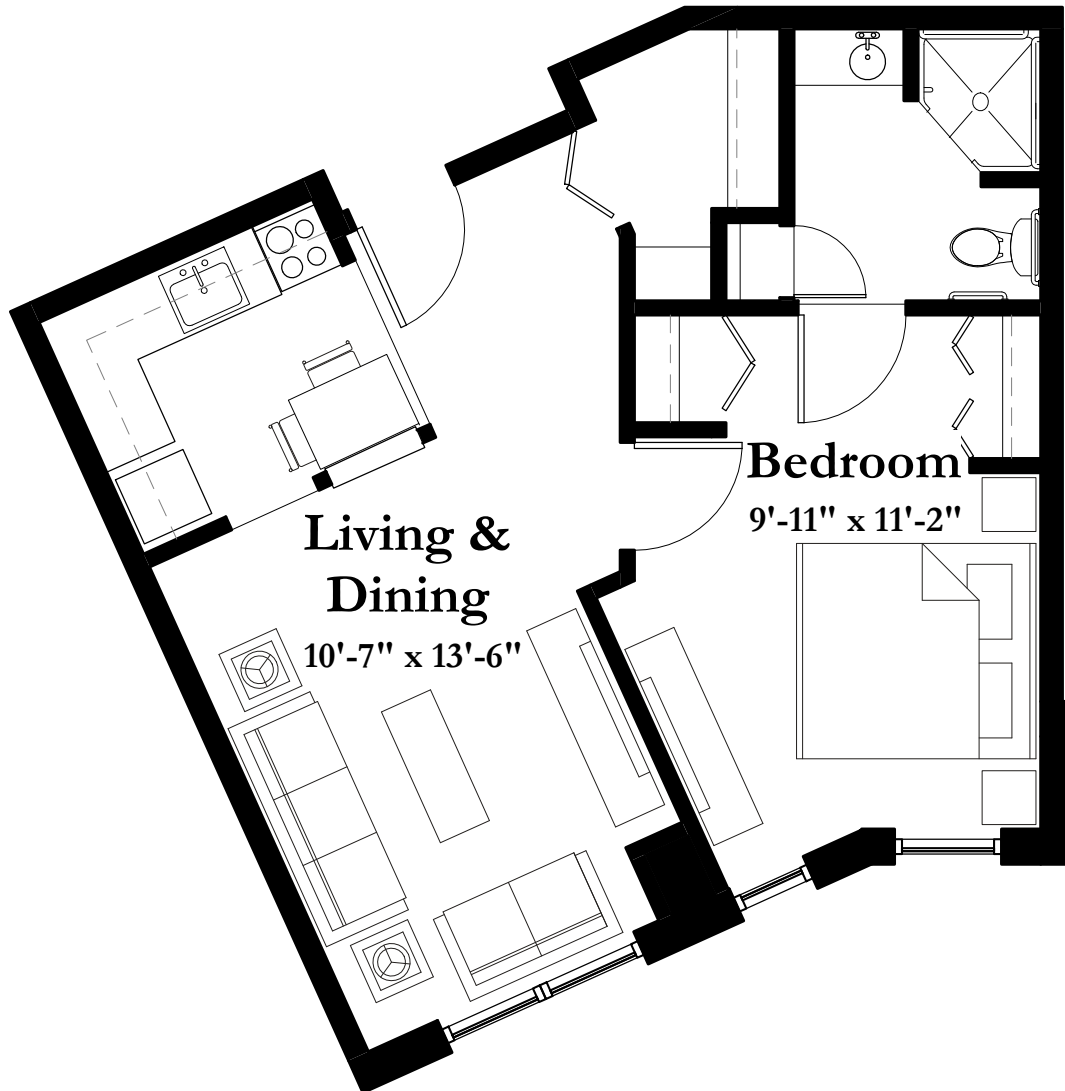

STYLE B6

582 Square Feet

One Bedroom/One Bath

(all dimensions are approximate & units unfurnished)

8501 Flying Cloud Drive Eden Prairie MN 55344

T 952.995.1000 F 952.995.1288

www.summitplaceseniorcampus.com