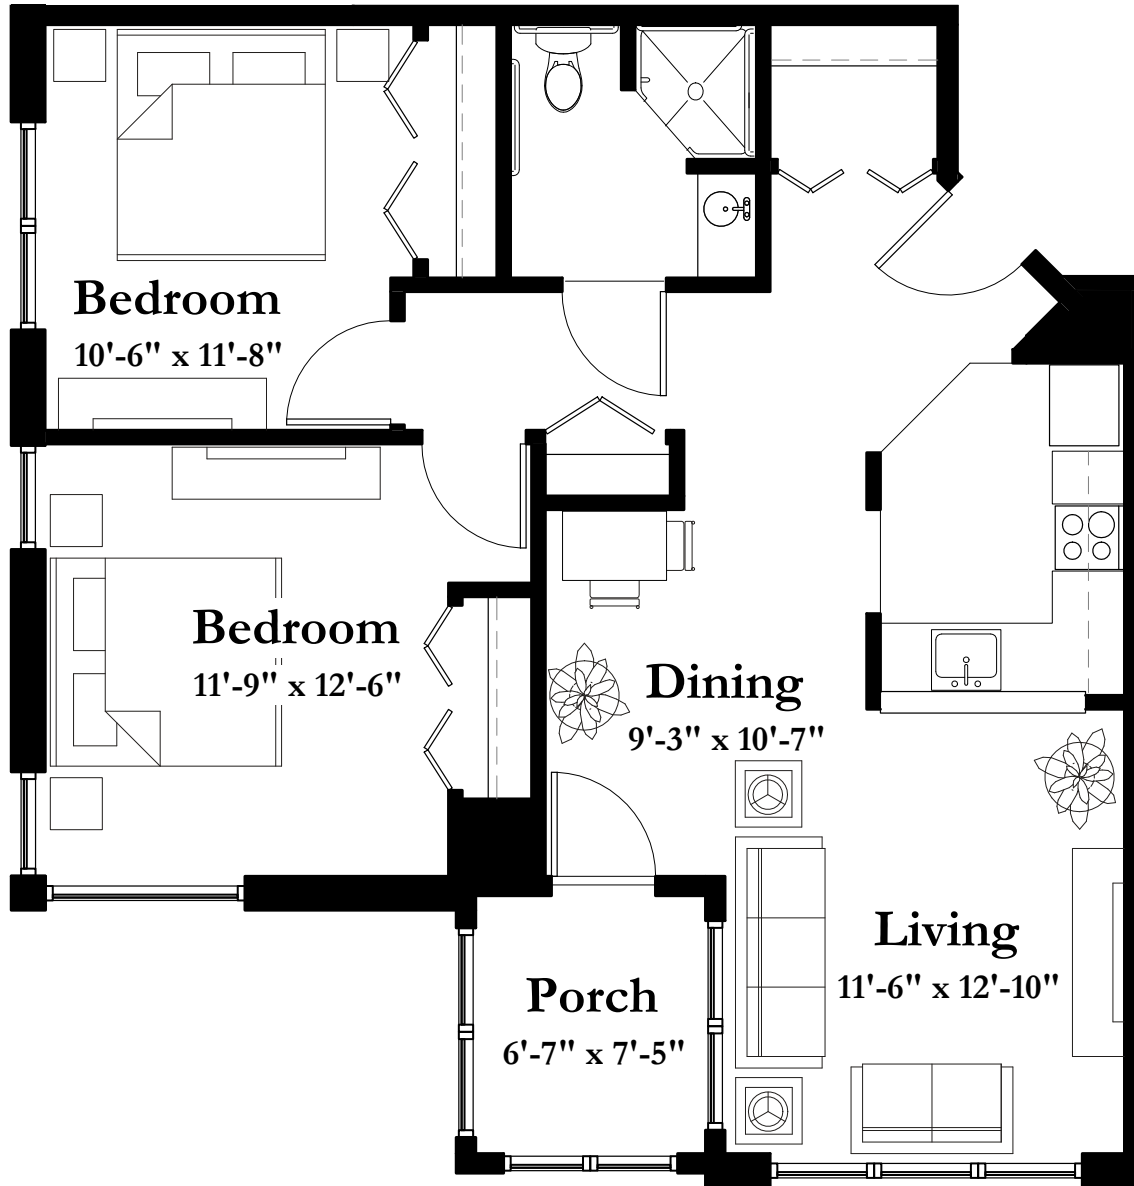

STYLE D1

895 Square Feet

Two Bedroom/One Bath

(all dimensions are approximate & units unfurnished)

8501 Flying Cloud Drive Eden Prairie MN 55344

T 952.995.1000 F 952.995.1288

www.summitplaceseniorcampus.com