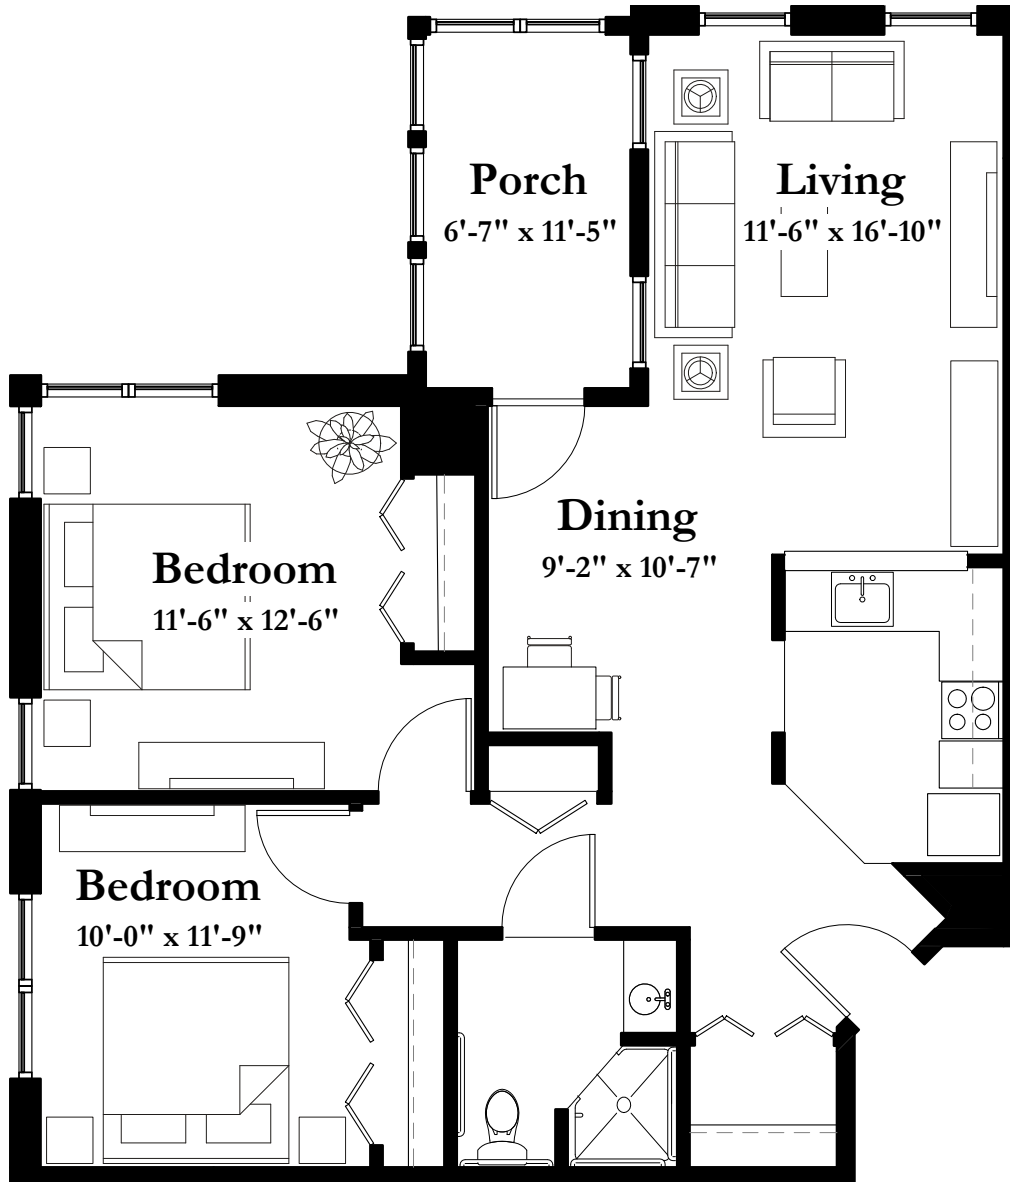

STYLE D2

965 Square Feet

Two Bedroom/One Bath

(all dimensions are approximate & units unfurnished)

8501 Flying Cloud Drive Eden Prairie MN 55344

T 952.995.1000 F 952.995.1288

www.summitplaceseniorcampus.com