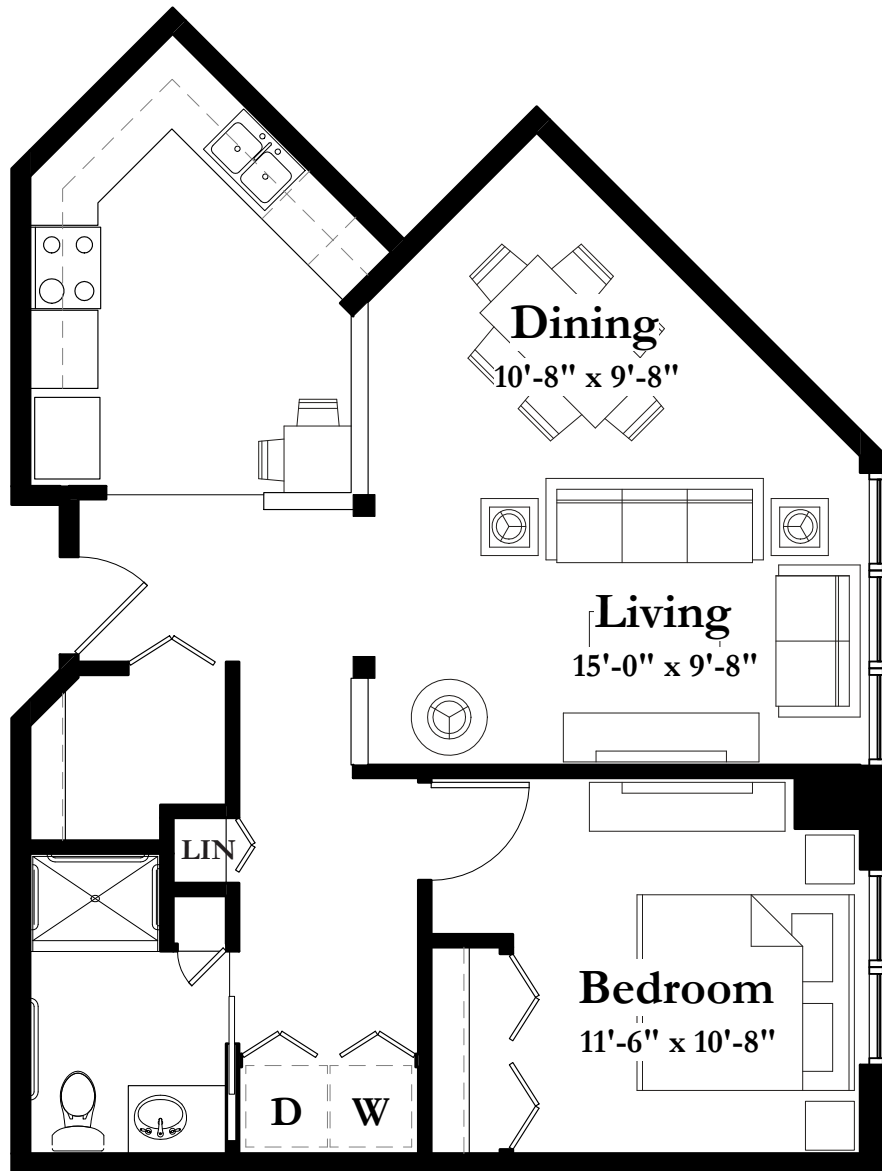

STYLE B10

785 Square Feet

One Bedroom/One Bath

(all dimensions are approximate & units unfurnished)

8501 Flying Cloud Drive Eden Prairie MN 55344

T 952.995.1000 F 952.995.1288

www.summitplaceseniorcampus.com