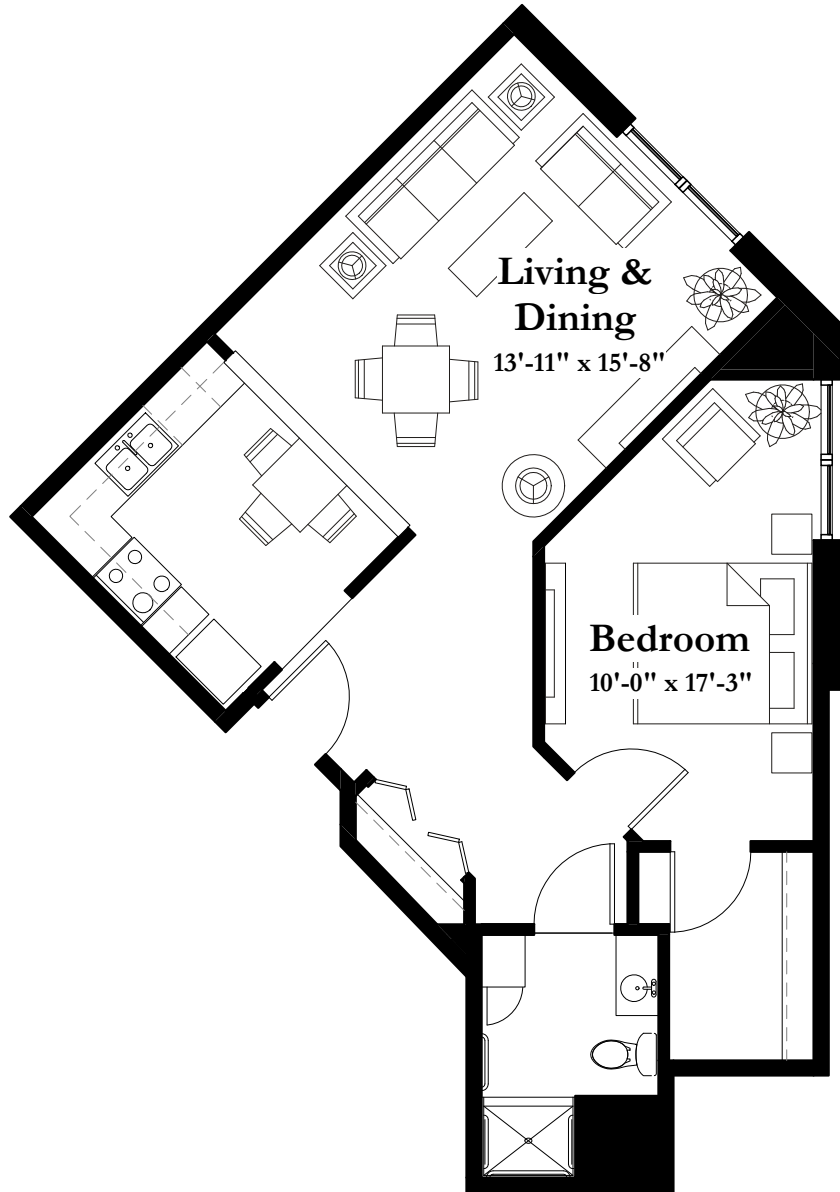

STYLE B12

769 Square Feet

One Bedroom/One Bath

(all dimensions are approximate & units unfurnished)

8501 Flying Cloud Drive Eden Prairie MN 55344

T 952.995.1000 F 952.995.1288

www.summitplaceseniorcampus.com