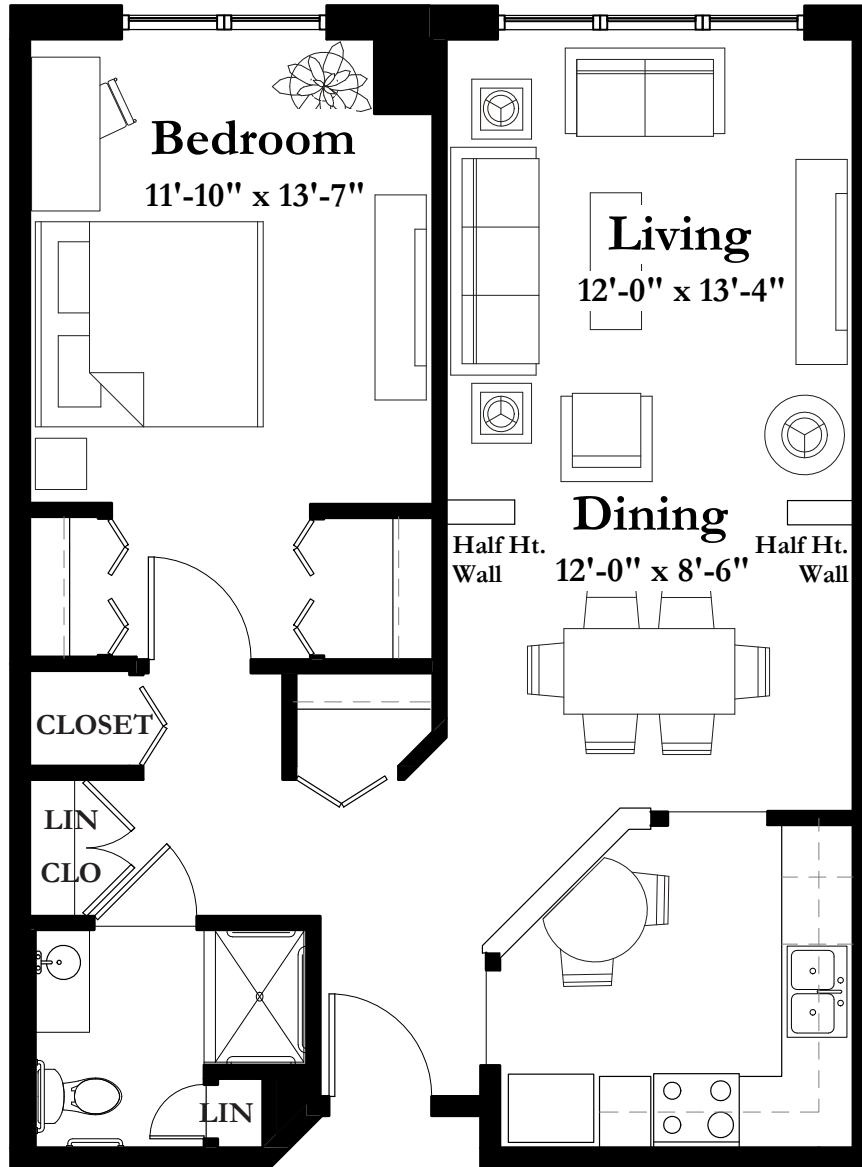

# STYLE B7-C

822 Square Feet

One Bedroom/One Bath

*(all dimensions are approximate & units unfurnished)*

8501 Flying Cloud Drive Eden Prairie MN 55344

T 952.995.1000 F 952.995.1288

[www.summitplaceseniorcampus.com](http://www.summitplaceseniorcampus.com)