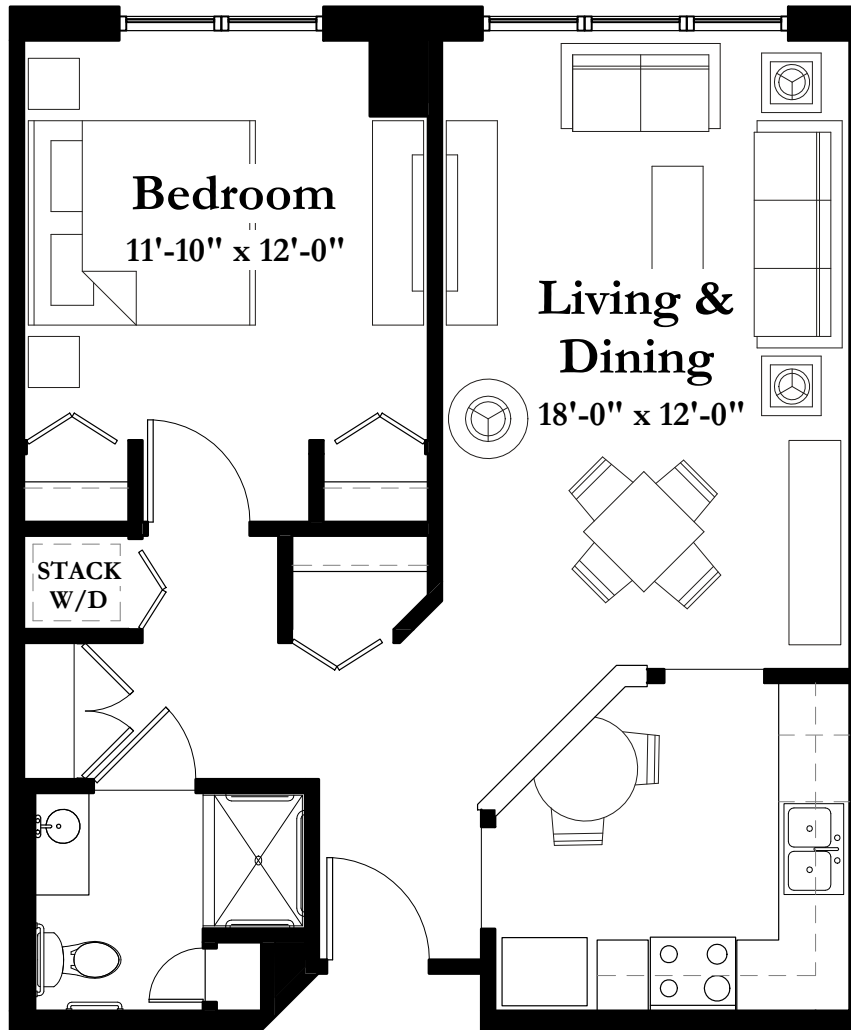

# STYLE B7

724 Square Feet

One Bedroom/One Bath

*(all dimensions are approximate & units unfurnished)*

8501 Flying Cloud Drive Eden Prairie MN 55344

T 952.995.1000 F 952.995.1288

[www.summitplaceseniorcampus.com](http://www.summitplaceseniorcampus.com)