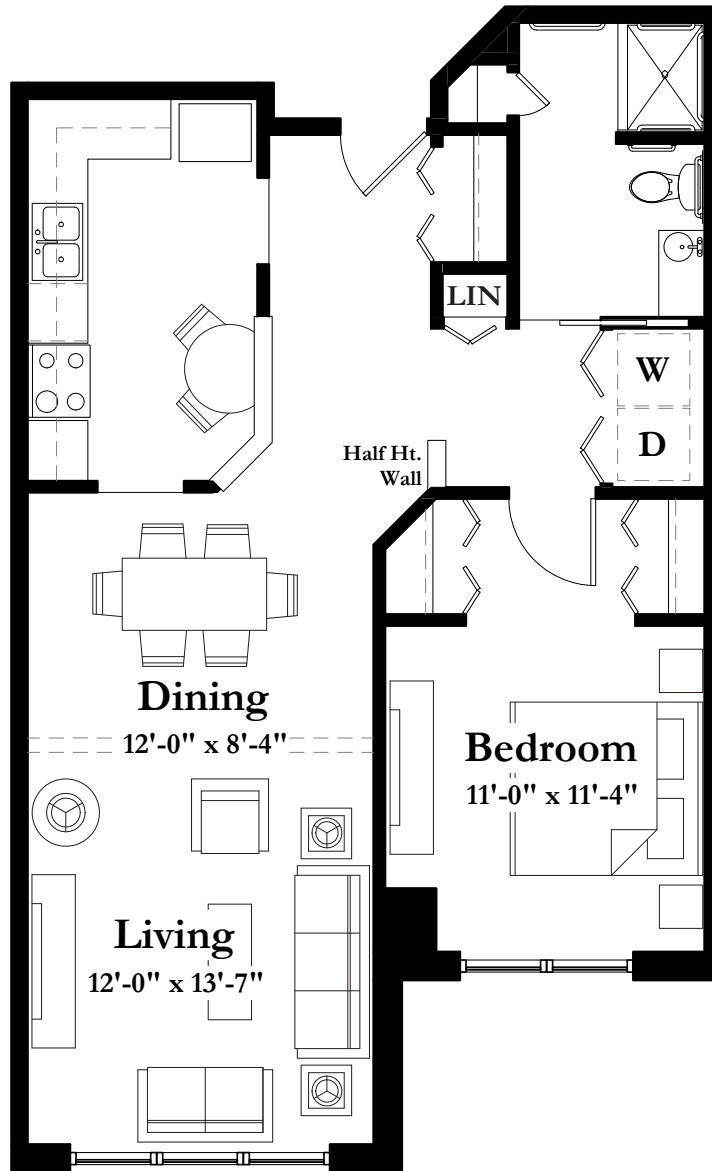

STYLE B8

818 Square Feet

One Bedroom/One Bath

(all dimensions are approximate & units unfurnished)

8501 Flying Cloud Drive Eden Prairie MN 55344

T 952.995.1000 F 952.995.1288

www.summitplaceseniorcampus.com