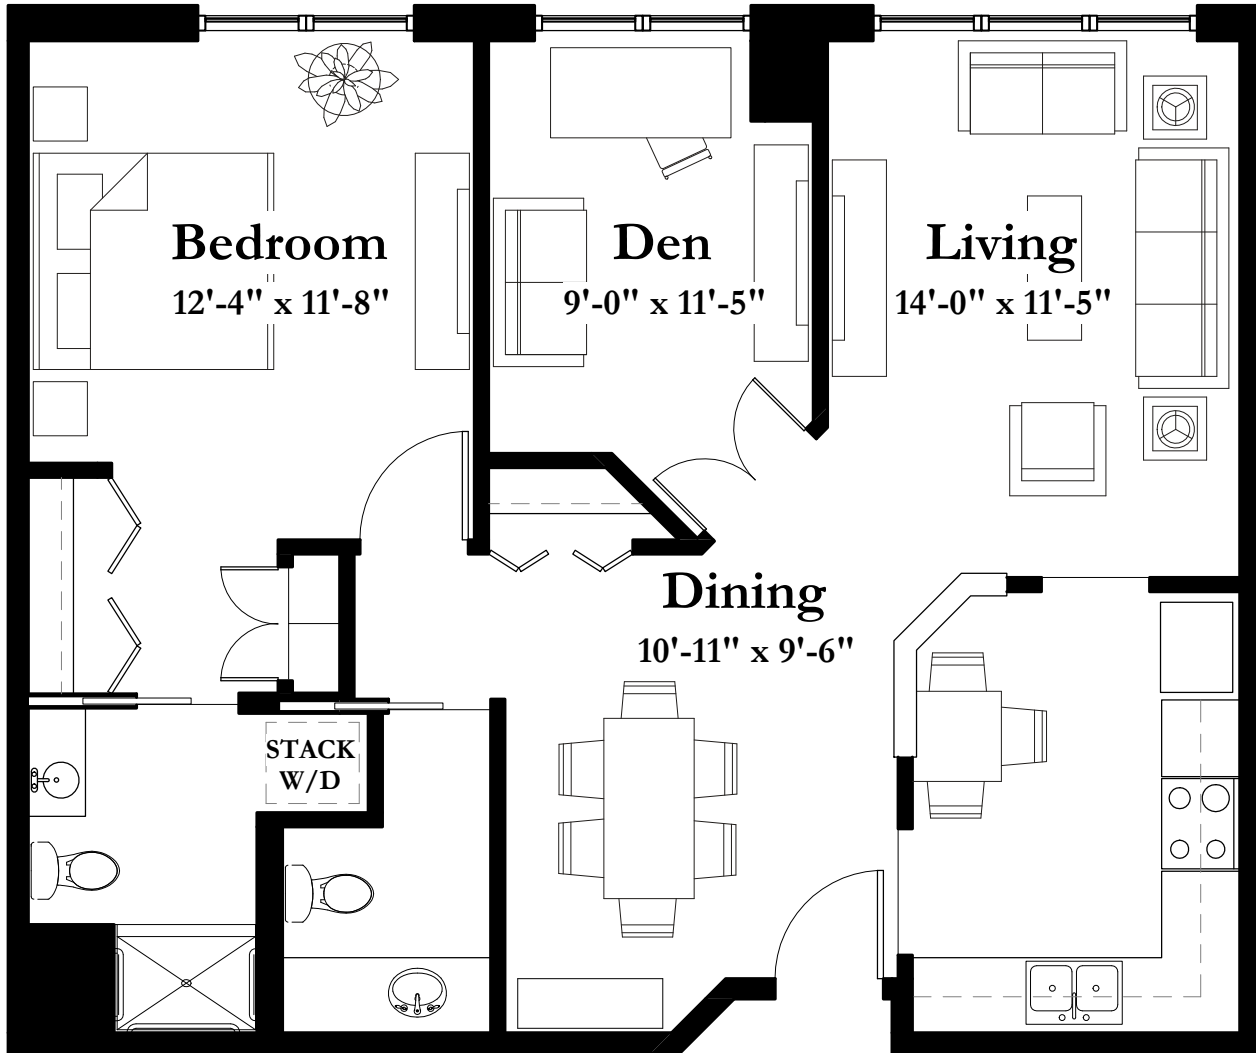

STYLE C1

971 Square Feet

One Bedroom+Den/One and One Half Bath

(all dimensions are approximate & units unfurnished)

8501 Flying Cloud Drive Eden Prairie MN 55344

T 952.995.1000 F 952.995.1288

www.summitplaceseniorcampus.com