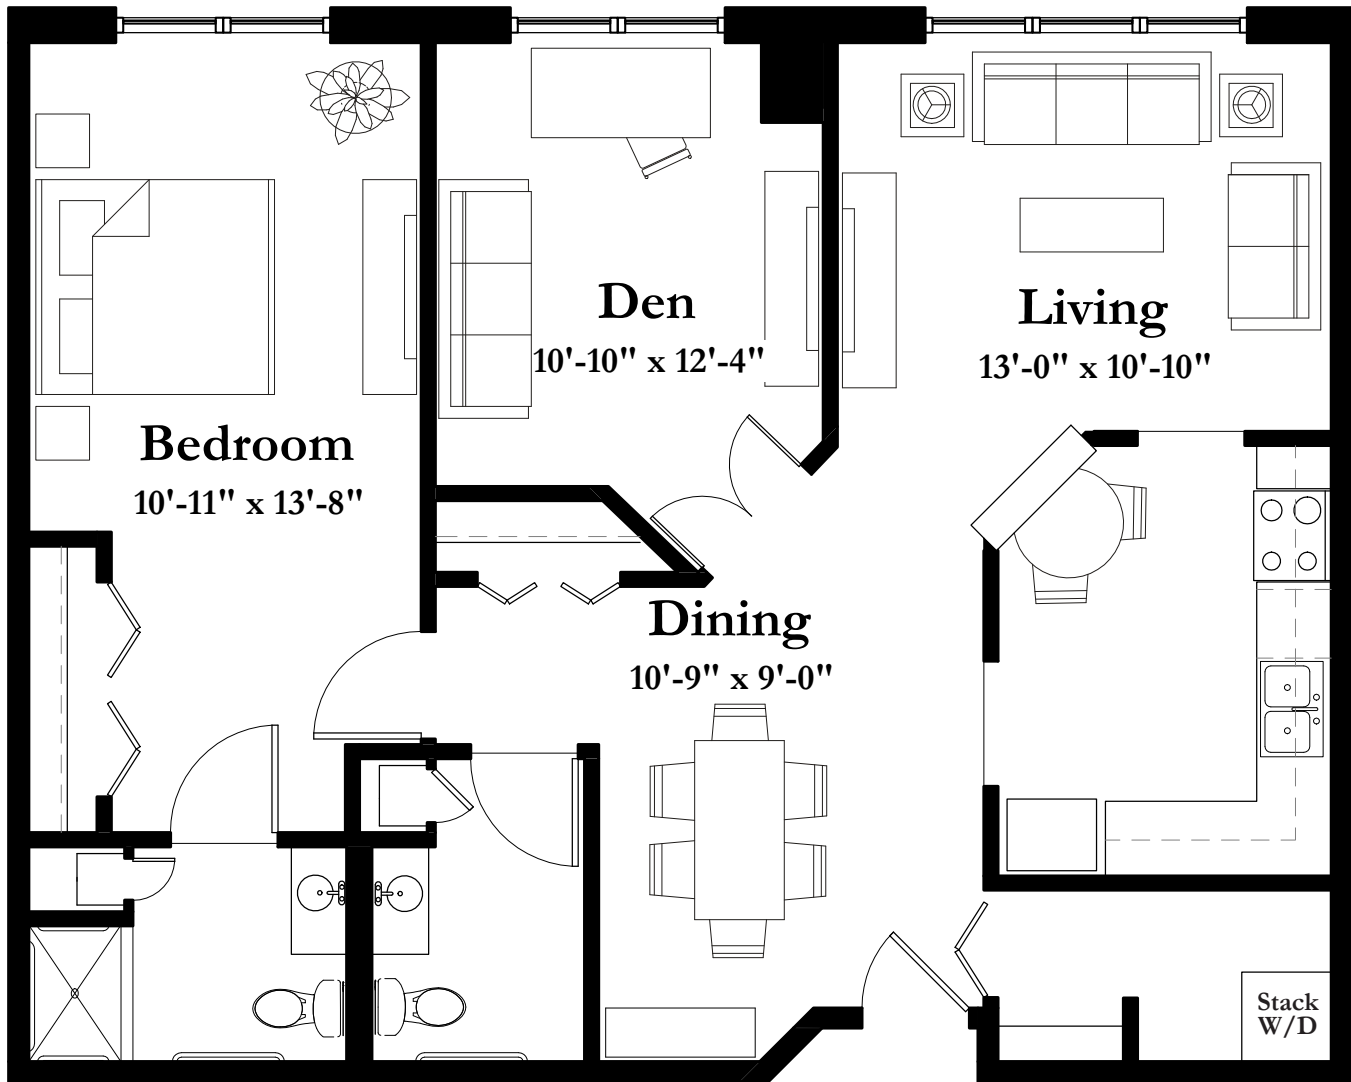

STYLE C2

1,083 Square Feet

One Bedroom+Den/One and One Half Bath

(all dimensions are approximate & units unfurnished)

8501 Flying Cloud Drive Eden Prairie MN 55344

T 952.995.1000 F 952.995.1288

www.summitplaceseniorcampus.com