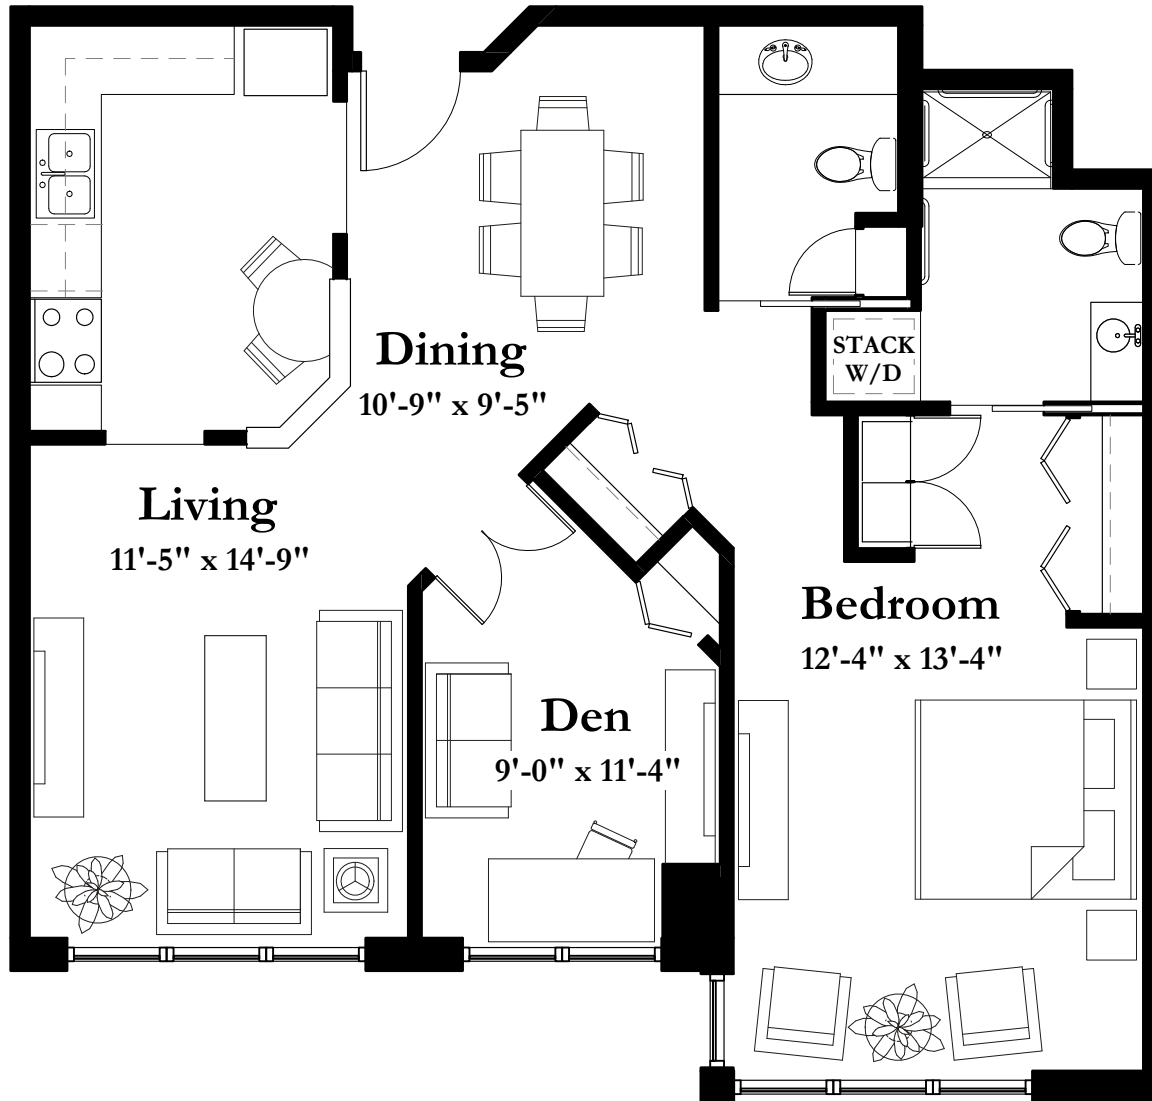

# STYLE C6

1,006 Square Feet

One Bedroom+Den/One and One Half Bath

*(all dimensions are approximate & units unfurnished)*

8501 Flying Cloud Drive Eden Prairie MN 55344

T 952.995.1000 F 952.995.1288

[www.summitplaceseniorcampus.com](http://www.summitplaceseniorcampus.com)