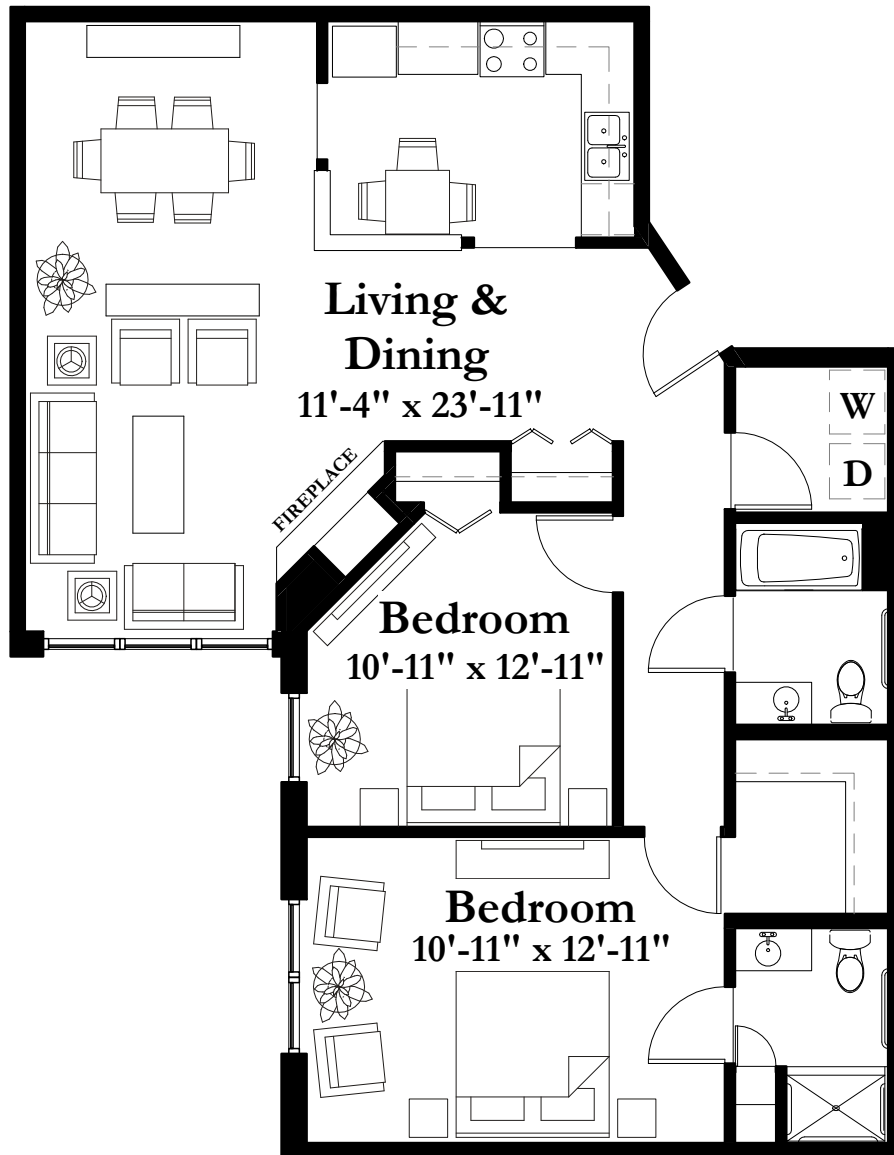

STYLE D3

1,213 Square Feet

Two Bedroom/Two Bath

(all dimensions are approximate & units unfurnished)

8501 Flying Cloud Drive Eden Prairie MN 55344

T 952.995.1000 F 952.995.1288

www.summitplaceseniorcampus.com