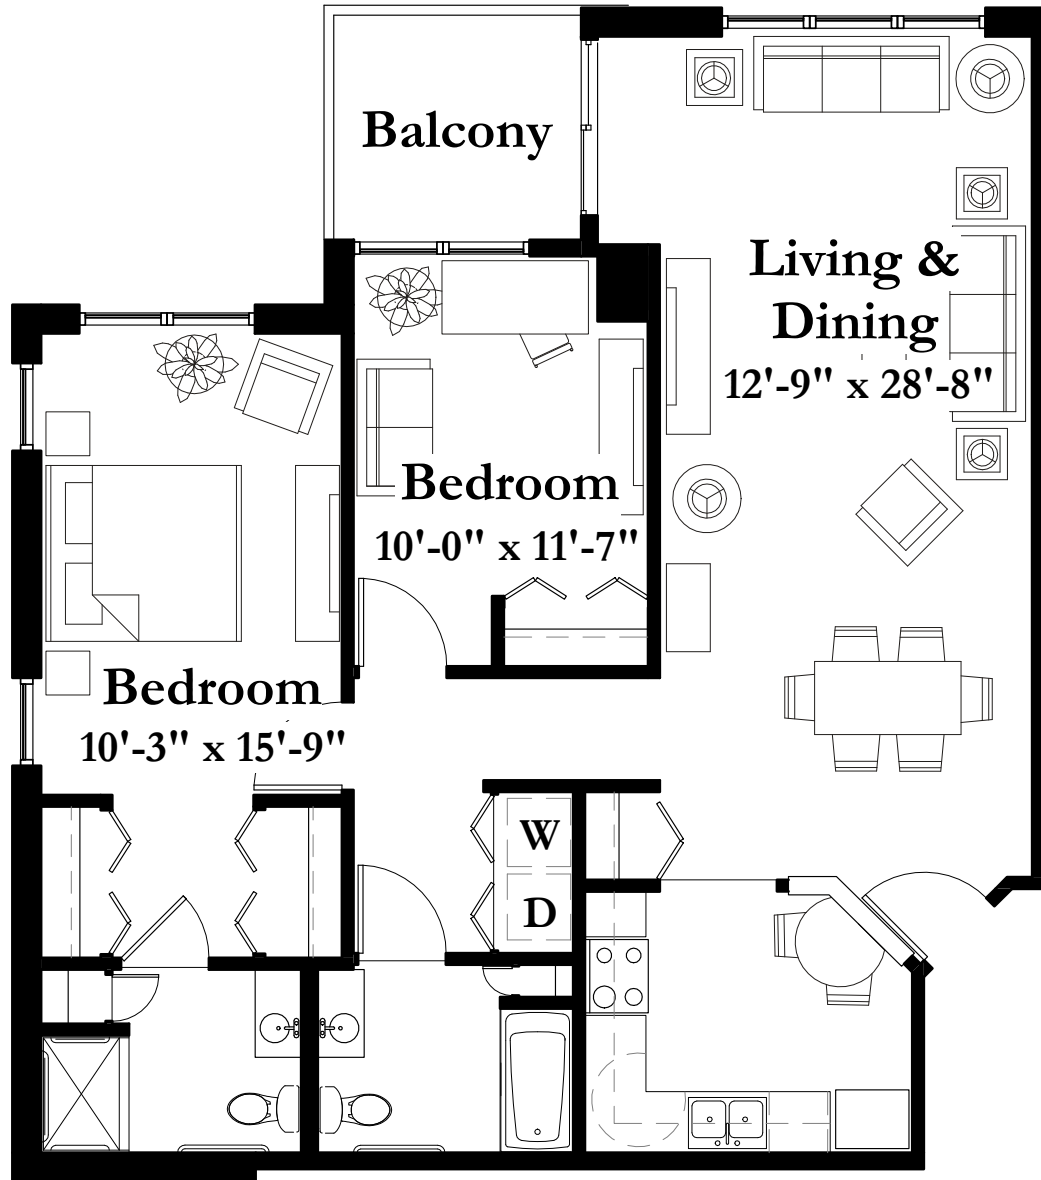

STYLE D4

1,149 Square Feet

Two Bedroom/Two Bath

(all dimensions are approximate & units unfurnished)

8501 Flying Cloud Drive Eden Prairie MN 55344

T 952.995.1000 F 952.995.1288

www.summitplaceseniorcampus.com