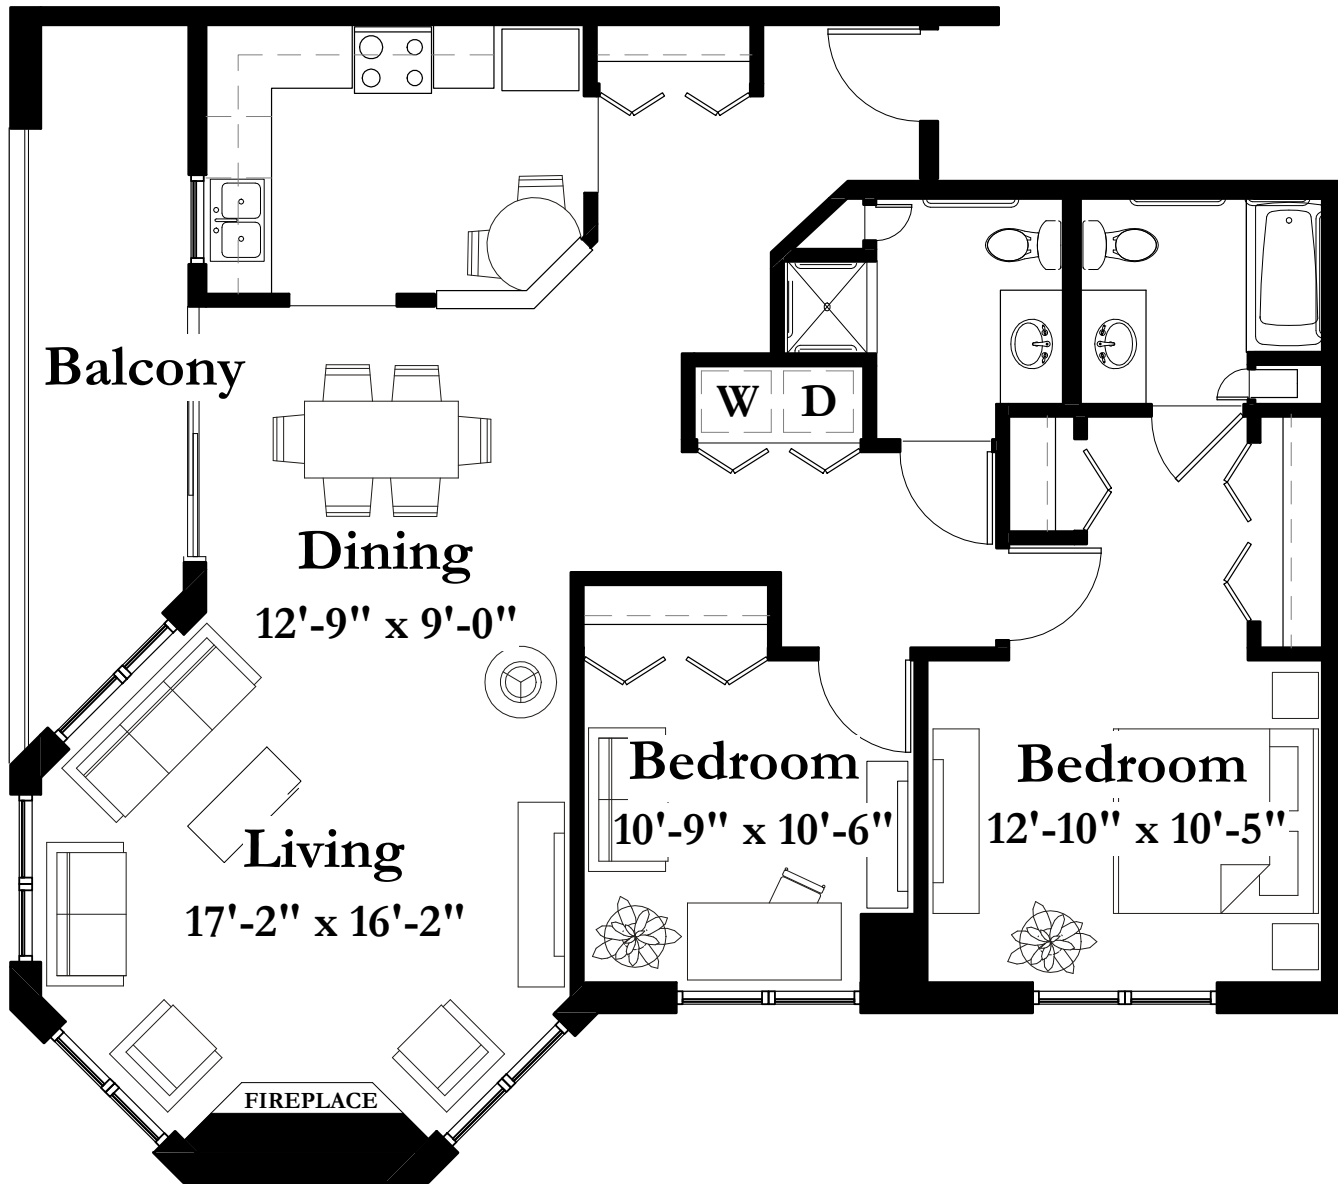

STYLE D5

1,252 Square Feet

Two Bedroom/Two Bath

(all dimensions are approximate & units unfurnished)

8501 Flying Cloud Drive Eden Prairie MN 55344

T 952.995.1000 F 952.995.1288

www.summitplaceseniorcampus.com