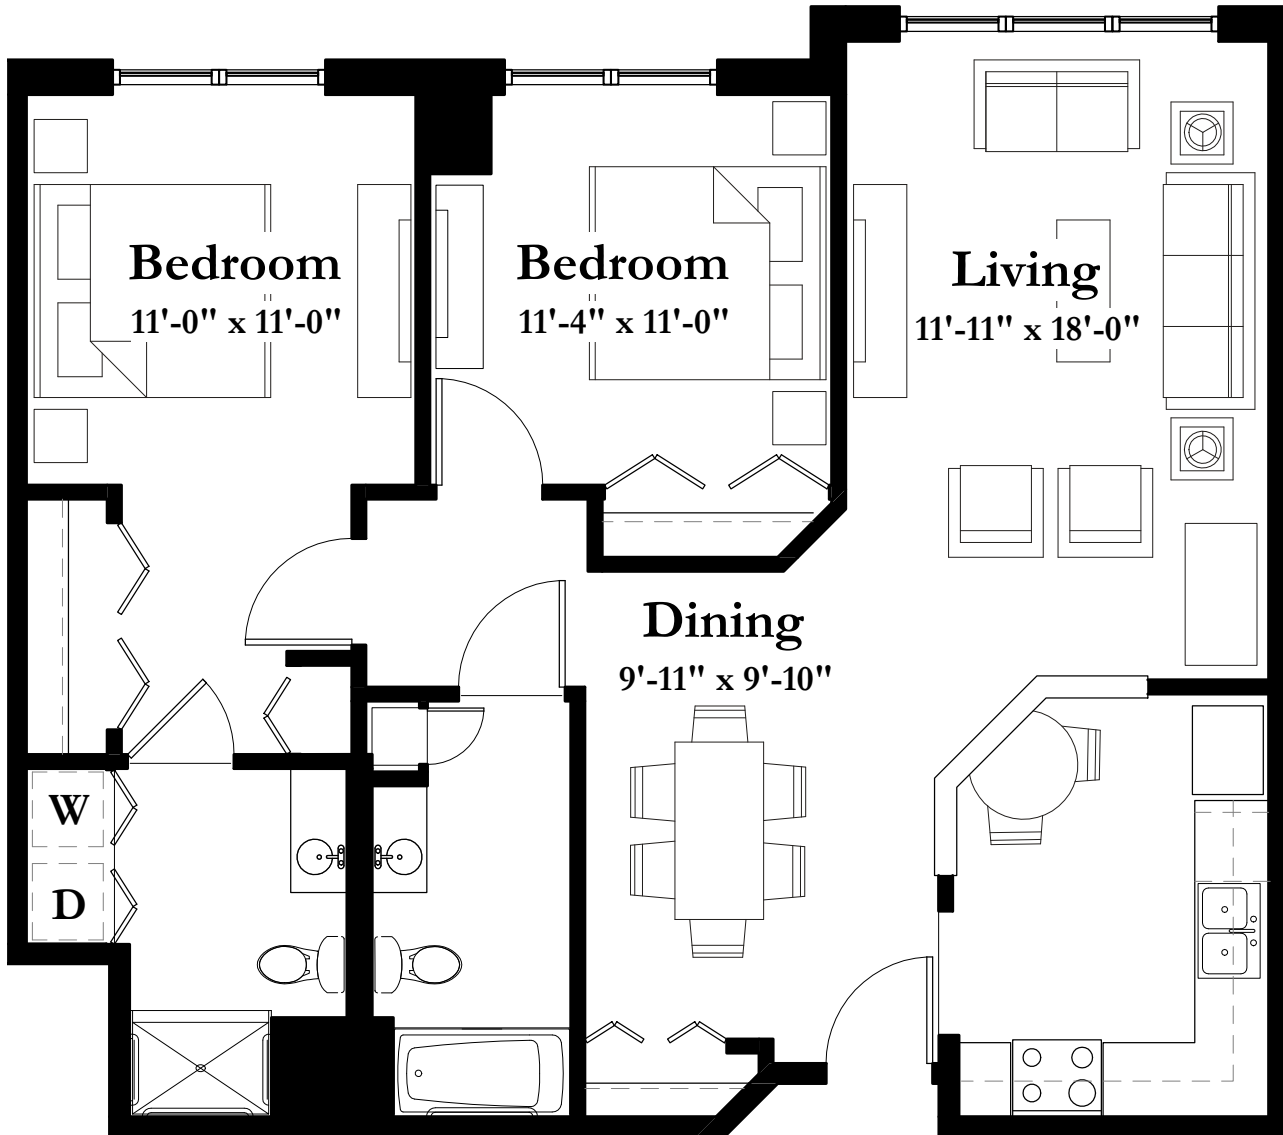

STYLE D6

1,071 Square Feet

Two Bedroom/Two Bath

(all dimensions are approximate & units unfurnished)

8501 Flying Cloud Drive Eden Prairie MN 55344

T 952.995.1000 F 952.995.1288

www.summitplaceseniorcampus.com