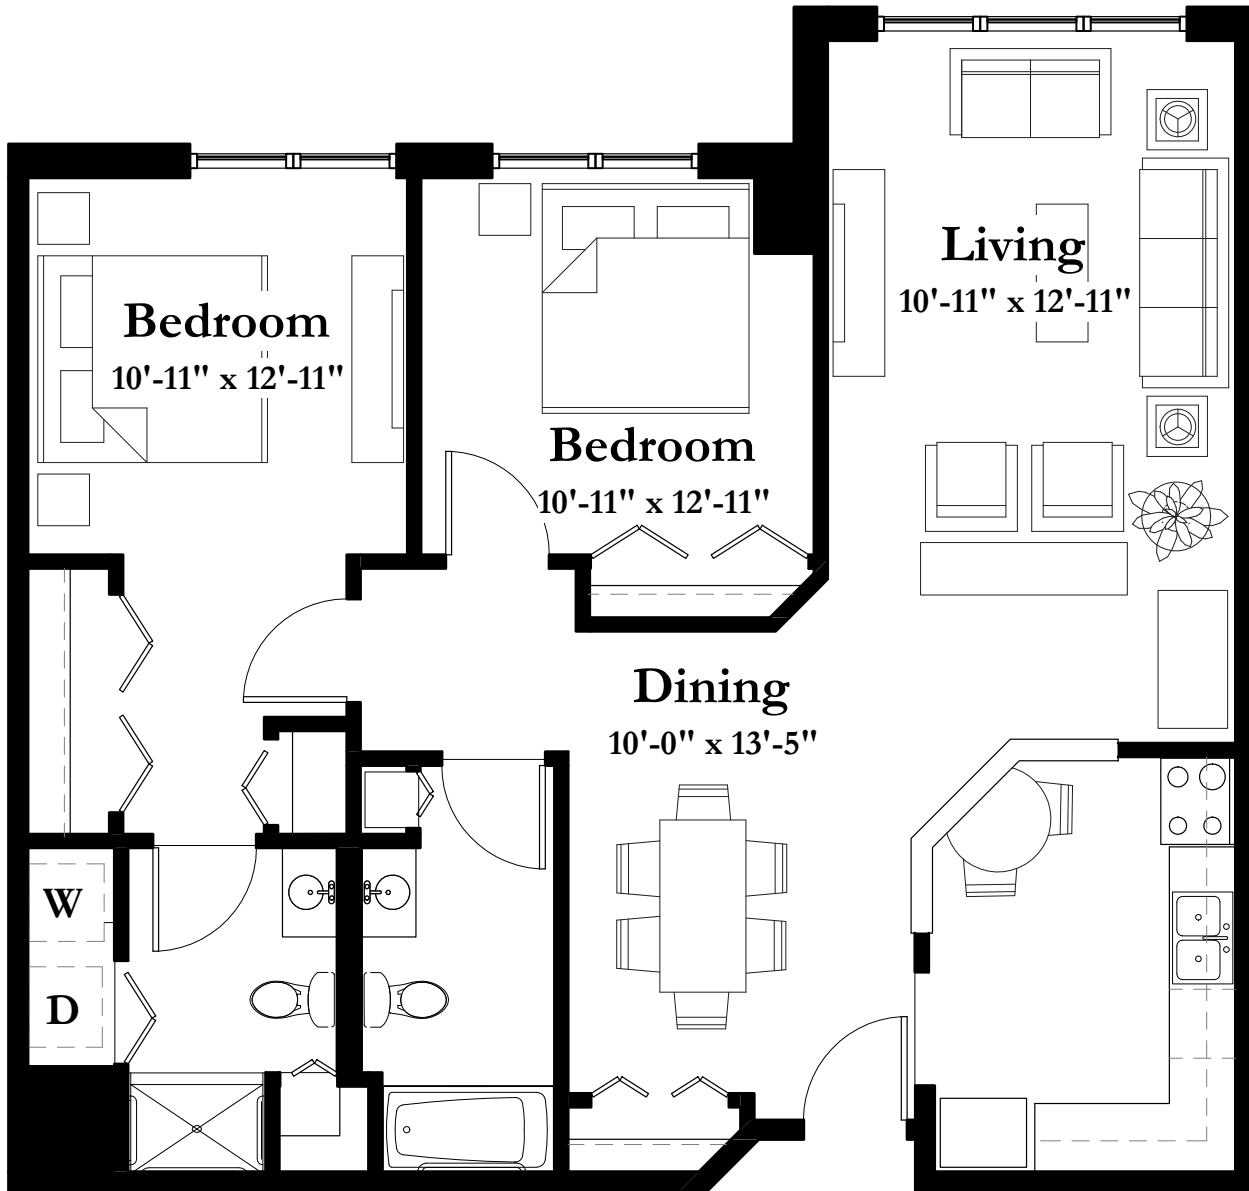

STYLE D7-A

1,111 Square Feet

Two Bedroom/Two Bath

(all dimensions are approximate & units unfurnished)

8501 Flying Cloud Drive Eden Prairie MN 55344

T 952.995.1000 F 952.995.1288

www.summitplaceseniorcampus.com