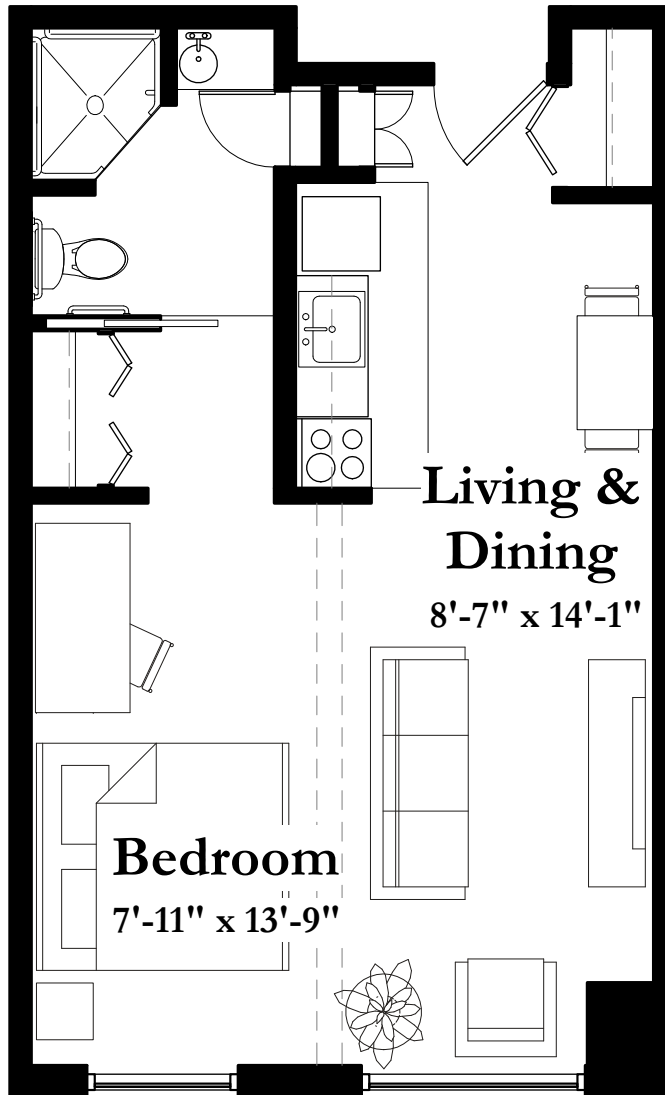

STYLE A2-A

458 Square Feet

Studio/One Bath

(all dimensions are approximate & units unfurnished)

8501 Flying Cloud Drive Eden Prairie MN 55344

T 952.995.1000 F 952.995.1288

www.summitplaceseniorcampus.com