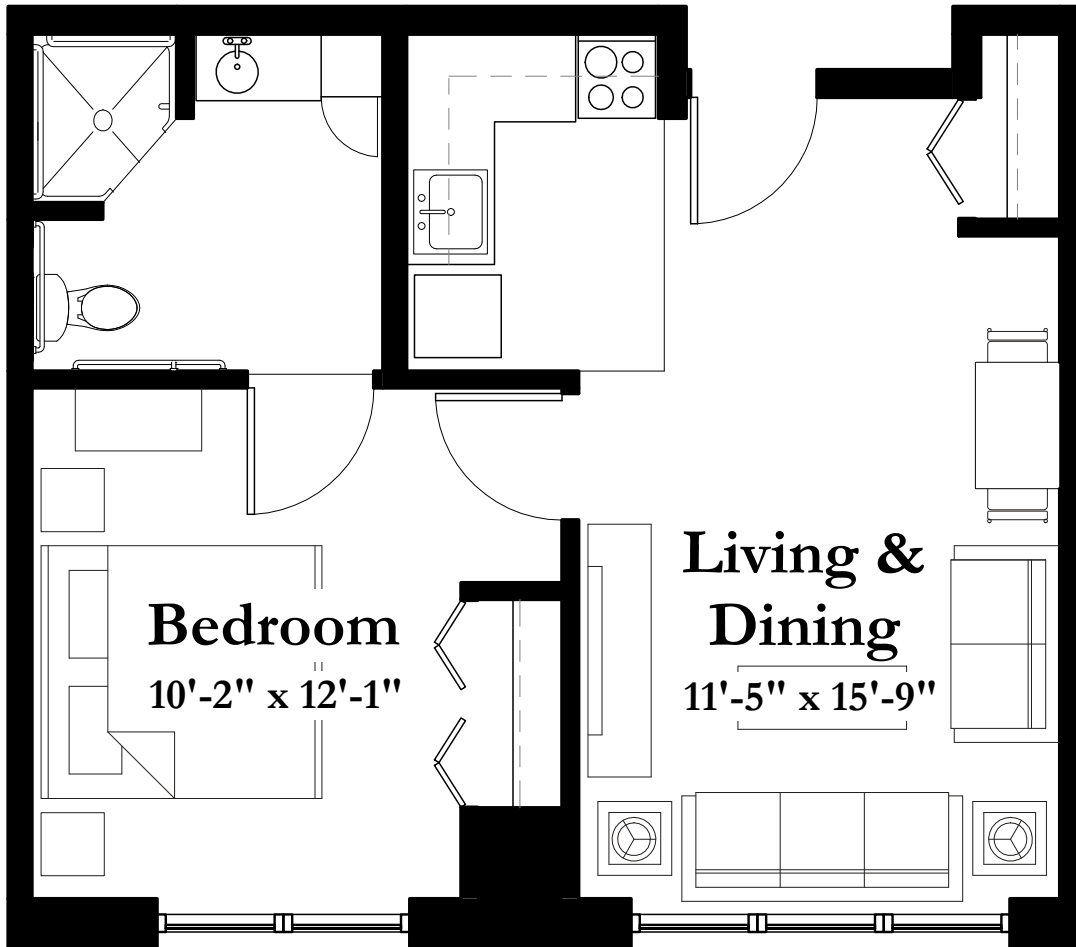

STYLE B1-HC

531 Square Feet

One Bedroom/One Bath

(all dimensions are approximate & units unfurnished)

8501 Flying Cloud Drive Eden Prairie MN 55344

T 952.995.1000 F 952.995.1288

www.summitplaceseniorcampus.com