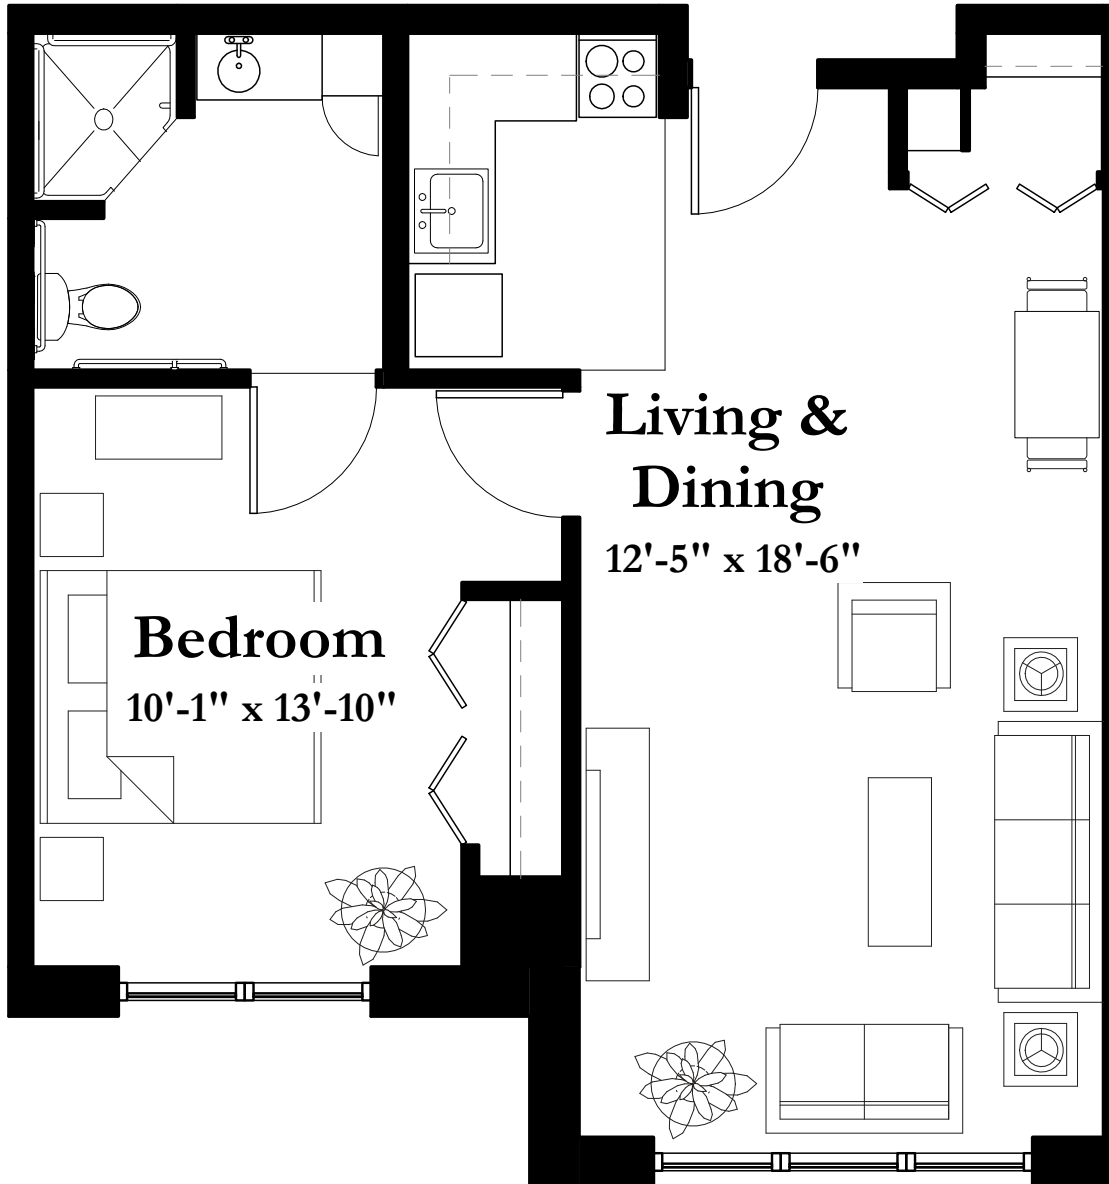

# STYLE B2-A

651 Square Feet

One Bedroom/One Bath

*(all dimensions are approximate & units unfurnished)*

8501 Flying Cloud Drive Eden Prairie MN 55344

T 952.995.1000 F 952.995.1288

[www.summitplaceseniorcampus.com](http://www.summitplaceseniorcampus.com)