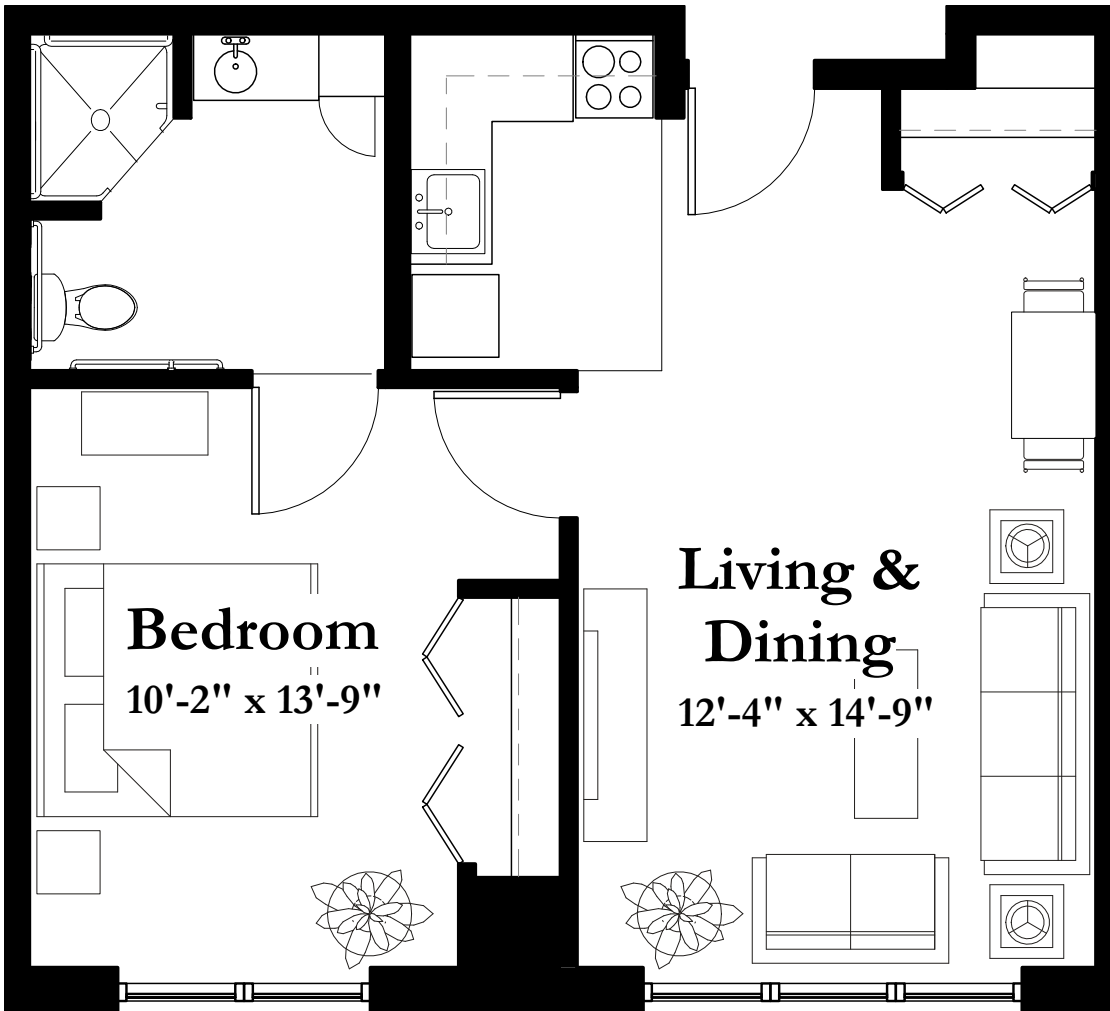

STYLE B2-HC

596 Square Feet

One Bedroom/One Bath

(all dimensions are approximate & units unfurnished)

8501 Flying Cloud Drive Eden Prairie MN 55344

T 952.995.1000 F 952.995.1288

www.summitplaceseniorcampus.com