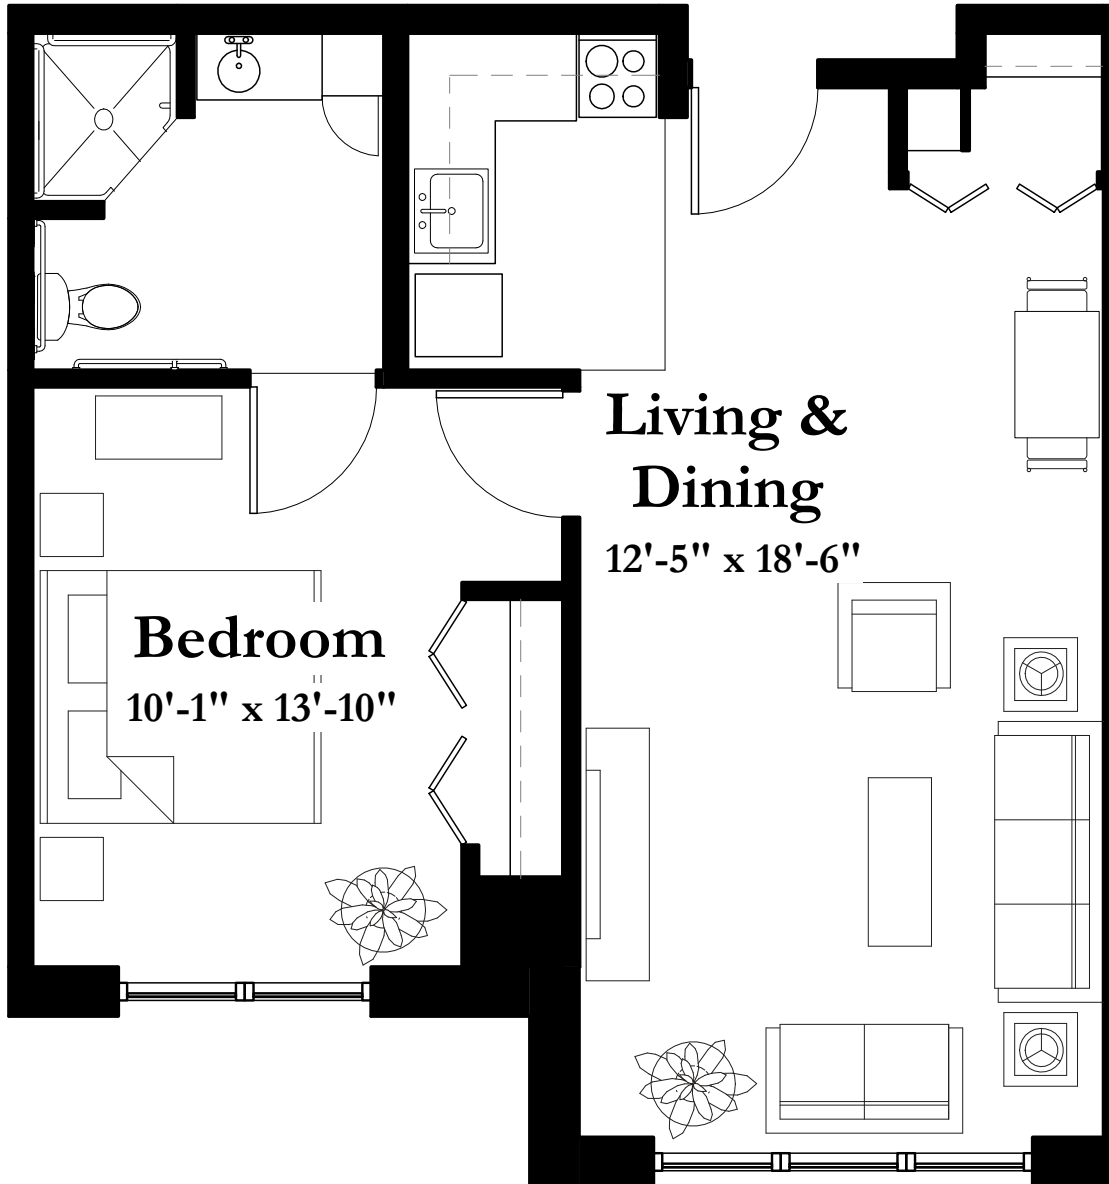

STYLE B2-A

651 Square Feet

One Bedroom/One Bath

(all dimensions are approximate & units unfurnished)

8501 Flying Cloud Drive Eden Prairie MN 55344

T 952.995.1000 F 952.995.1288

www.summitplaceseniorcampus.com