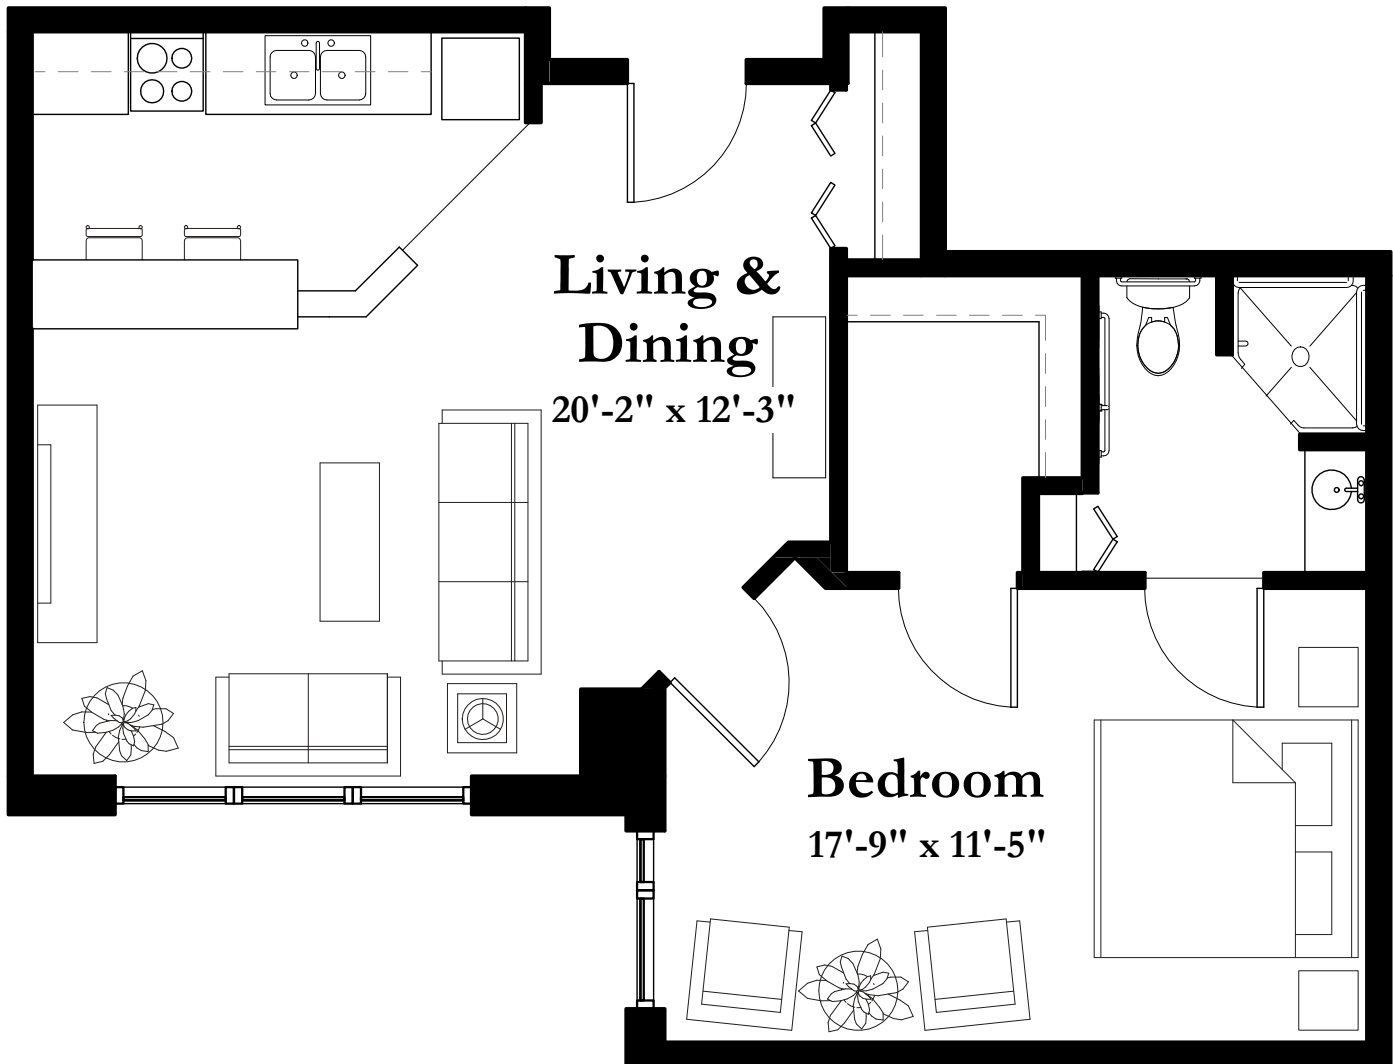

STYLE B3

719 Square Feet

One Bedroom/One Bath

(all dimensions are approximate & units unfurnished)

8501 Flying Cloud Drive Eden Prairie MN 55344

T 952.995.1000 F 952.995.1288

www.summitplaceseniorcampus.com