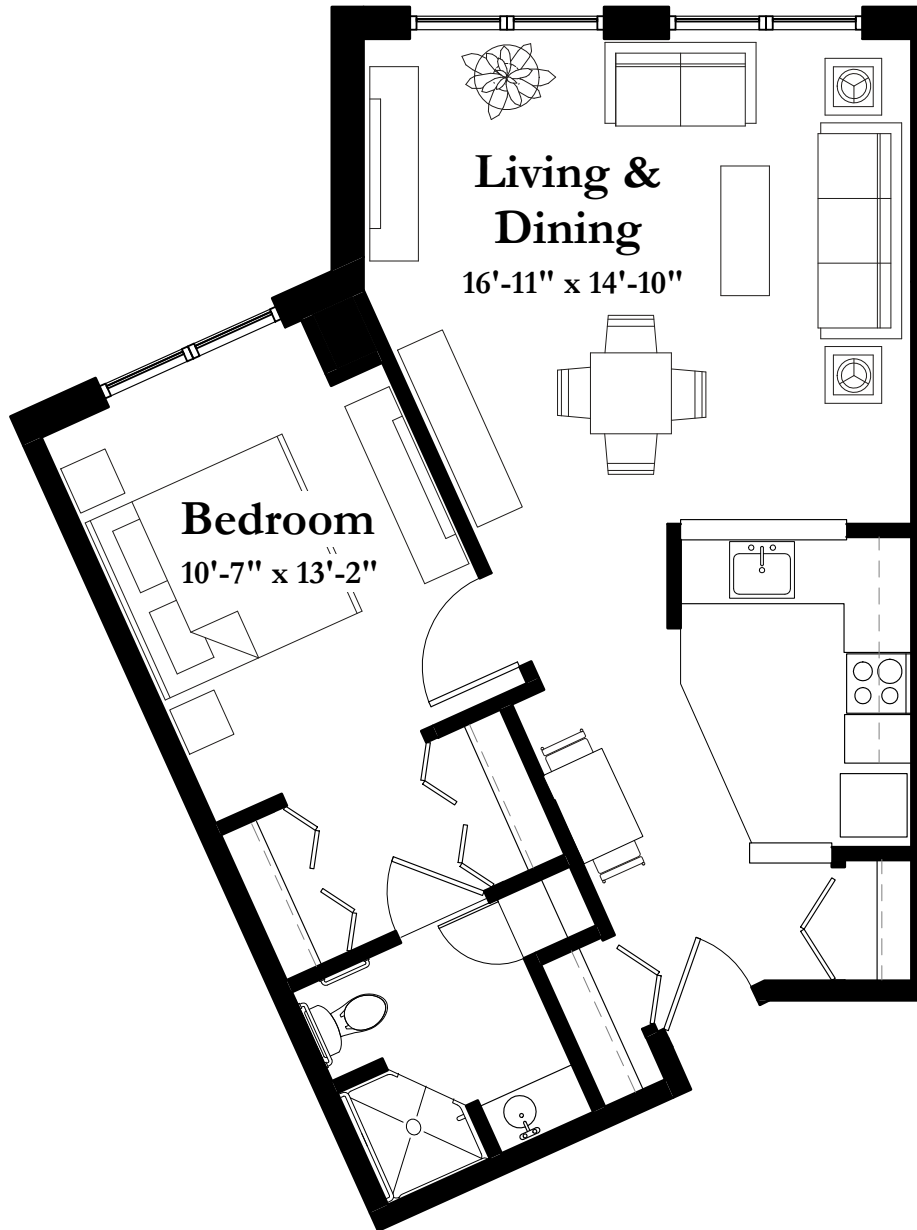

STYLE B5

726 Square Feet

One Bedroom/One Bath

(all dimensions are approximate & units unfurnished)

8501 Flying Cloud Drive Eden Prairie MN 55344

T 952.995.1000 F 952.995.1288

www.summitplaceseniorcampus.com